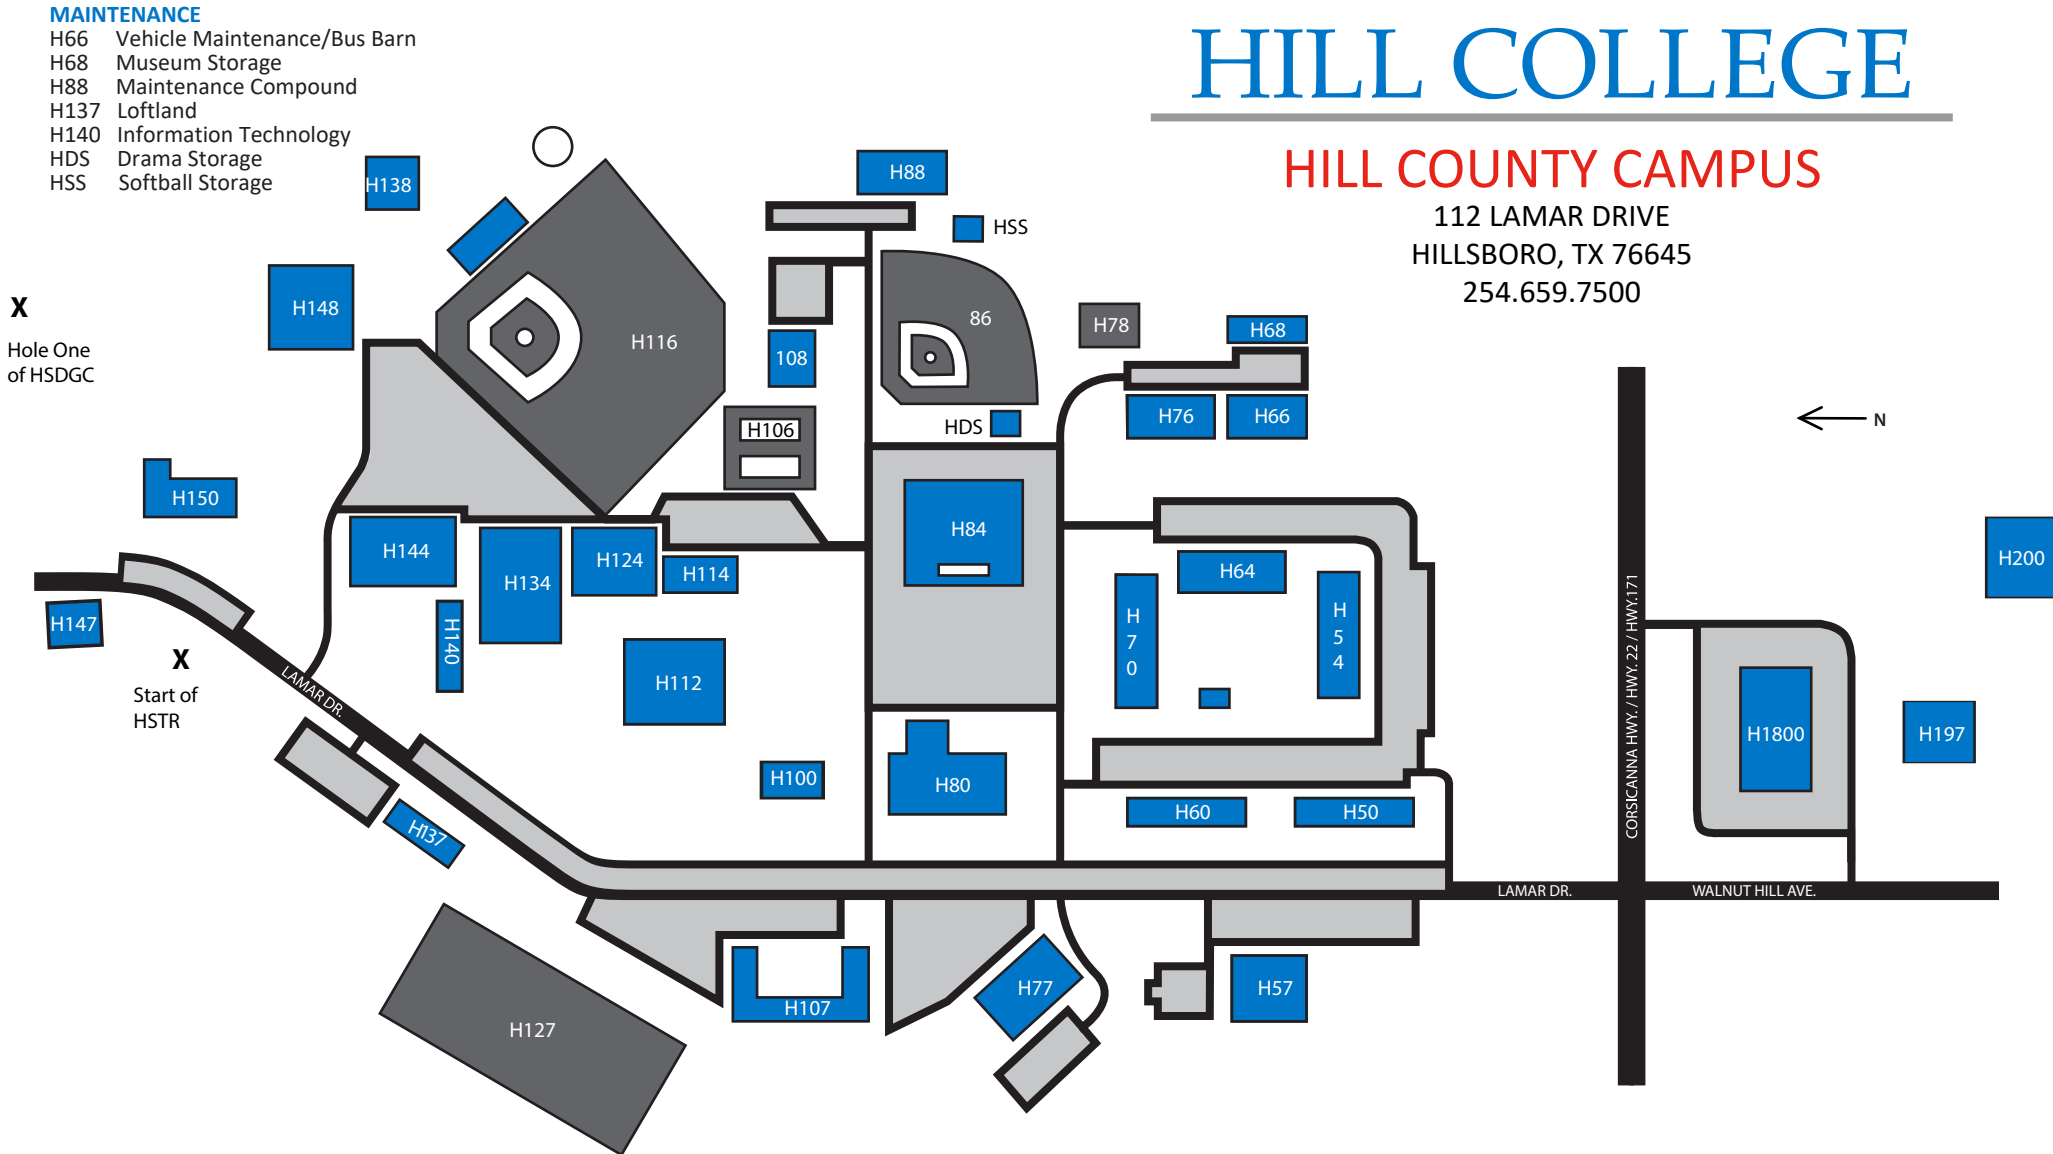

HILL COLLEGE

HILL COUNTY CAMPUS

112 LAMAR DRIVE
HILLSBORO, TX 76645
254.659.7500

MAINTENANCE

- H66 Vehicle Maintenance/Bus Barn
- H68 Museum Storage
- H88 Maintenance Compound
- H137 Loftland
- H140 Information Technology
- HDS Drama Storage
- HSS Softball Storage

STUDENT SERVICES

- H77 Cafeteria/Cont. Ed.
- H100 Welcome Center/Financial Fitness Center
- H112 Administration - ADM
- H114 Academic Advising & Success Center
- H124 Learning Assistance & Testing Center - LCTR
- H134 Wellness Center/ Student Center - STGM
- H147 Baptist Student Center
- H138 Athletic Center for Excellence (ACE)

INSTRUCTION

- H54 Faculty Offices & Classrooms - OFFC
- H57 Library - LIBR
- H64 Science & Labs - SCI
- H70 Instruction - INST
- H76 Criminal Justice/Fire - CRIJ
- H80 Texas Heritage Museum - MUSM
- H84 Vara Martin Daniel Performing Arts Center - PAC
- H144 Agriculture/Maintenance/Housekeeping/Soccer - AGR1
- H150 Fine Arts/Maintenance
- H1800 Nursing/Cosmetology - COSM/NURS
- H197 Welding